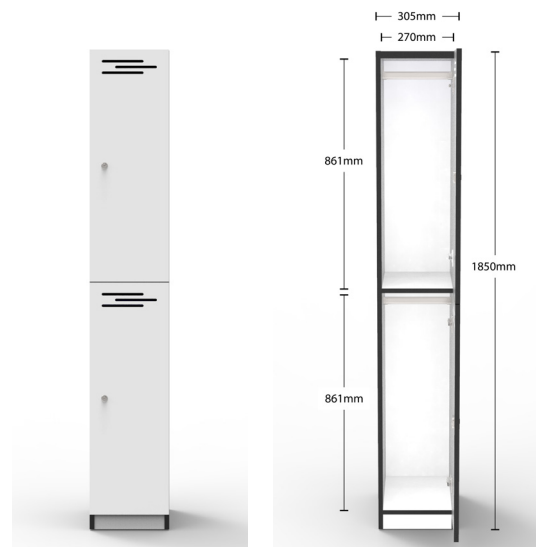

TECHNICAL SPECIFICATIONS

DOOR STYLE	OPTIONS	DIMENSIONS
One Door	Natural Oak or White Laminate Finish	1850mm H x 305mm W x 455mm D
Two Door	Natural Oak or White Laminate Finish	1850mm H x 305mm W x 455mm D
Three Door	Natural Oak or White Laminate Finish	1850mm H x 305mm W x 455mm D
Four Door	Natural Oak or White Laminate Finish	1850mm H x 305mm W x 455mm D
Step Door	Natural Oak or White Laminate Finish	1850mm H x 380mm W x 455mm D

Single Door Locker.

- Overall Size: 1850mm H x 305mm W x 455mm D
- Locker Size: 1740mm H x 270mm W x 416mm D
- Internal of Locker: Includes 1 x Hat Shelf and 1 x Hanging Rail.
- Soft close hinges
- E1 Rated MR Melamine Carcass with E1 Rated MDF Doors
- 2 x Keys per lock
- Air vents on each door

2 Door Locker.

- Overall Size: 1850mm H x 305mm W x 455mm D
- Individual Locker Size: 861mm H x 270mm W x 416mm D
- Internal of Locker: Includes 1 x Hanging Rail per compartment
- Soft close hinges
- E1 Rated MR Melamine Carcass with E1 Rated MDF Doors
- 2 x Keys per lock
- Air vents on each door

DOOR STYLE

3 Door Locker.

- Overall Size: 1850mm H x 305mm W x 455mm D
- Individual Locker Size: 568mm H x 270mm W x 416mm D
- Internal of Locker: Empty Compartment
- Soft close hinges
- E1 Rated MR Melamine Carcass with E1 Rated MDF Doors
- 2 x Keys per lock
- Air vents on each door