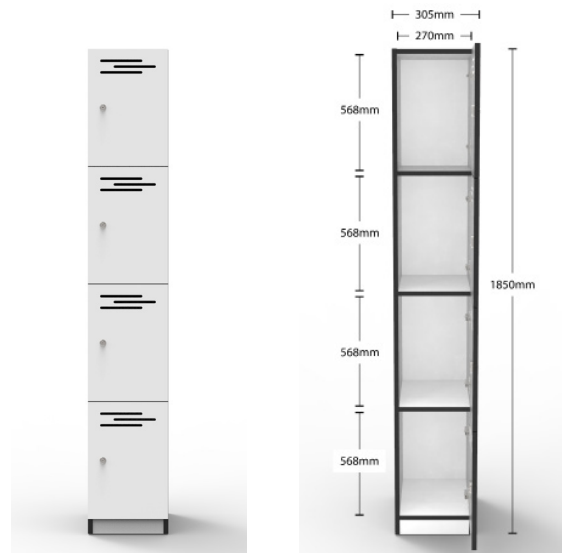

Single Door Locker.

- Overall Size: 1850mm H x 305mm W x 455mm D
- Locker Size: 1740mm H x 270mm W x 416mm D
- Internal of Locker: Includes 1 x Hat Shelf and 1 x Hanging Rail.
- Soft close hinges
- E1 Rated MR Melamine Carcass with E1 Rated MDF Doors
- 2 x Keys per lock
- Air vents on each door

2 Door Locker.

- Overall Size: 1850mm H x 305mm W x 455mm D
- Individual Locker Size: 861mm H x 270mm W x 416mm D
- Internal of Locker: Includes 1 x Hanging Rail per compartment
- Soft close hinges
- E1 Rated MR Melamine Carcass with E1 Rated MDF Doors
- 2 x Keys per lock
- Air vents on each door

DOOR STYLE

3 Door Locker.

- Overall Size: 1850mm H x 305mm W x 455mm D
- Individual Locker Size: 568mm H x 270mm W x 416mm D
- Internal of Locker: Empty Compartment
- Soft close hinges
- E1 Rated MR Melamine Carcass with E1 Rated MDF Doors
- 2 x Keys per lock
- Air vents on each door

4 Door Locker.

- Overall Size: 1850mm H x 305mm W x 455mm D
- Individual Locker Size: 421mm H x 270mm W x 416mm D
- Internal of Locker: Empty Compartment
- Soft close hinges
- E1 Rated MR Melamine Carcass with E1 Rated MDF Doors
- 2 x Keys per lock
- Air vents on each door