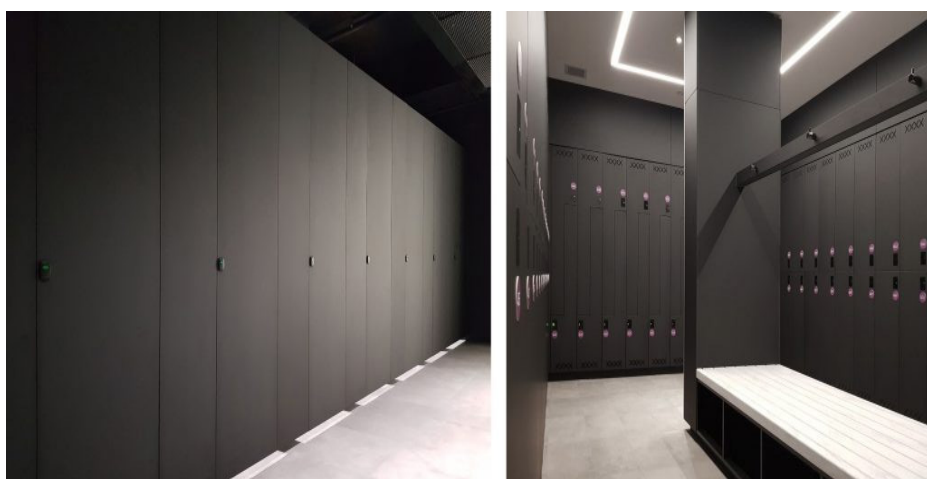

Colour Swatches: Partitions and Bench Seating

Maica Standard 13mm Compact Laminate

Maica Woodgrain 13mm Compact Laminate

Maica Invisi - Black Satin Compact Laminate

Maica Neivera - Solid White Core Compact Laminate