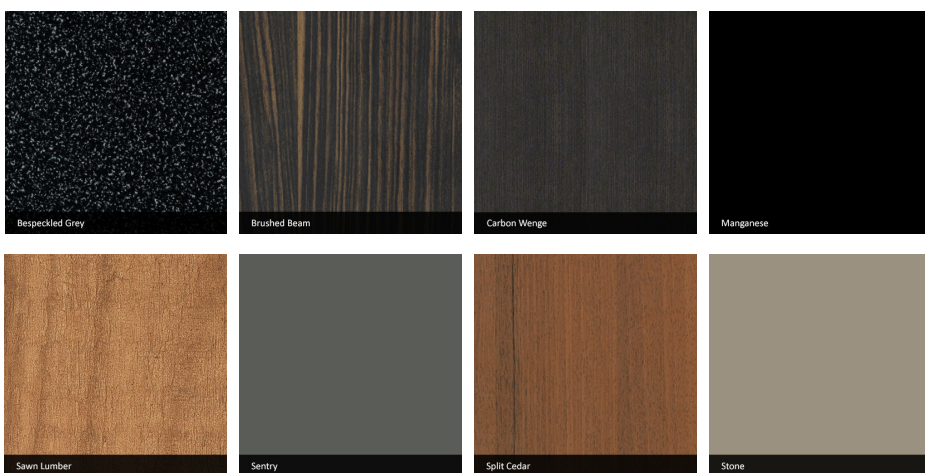

Laminex Alfresco 13mm Compact Laminate