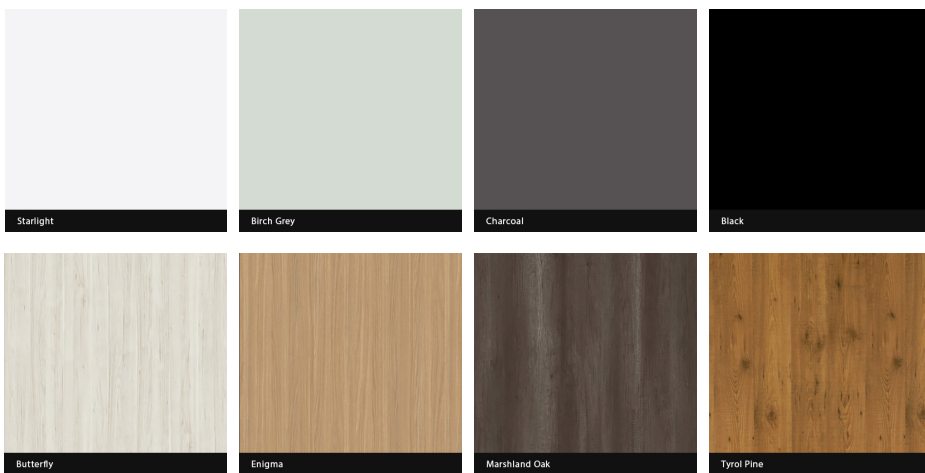

Fundermax Maxcompact Interior 13mm Compact Laminate