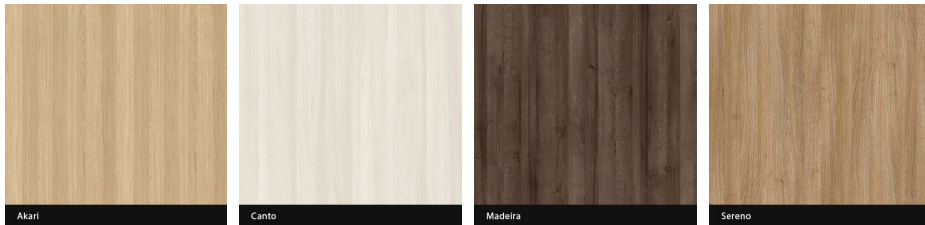

Fundermax Maxcompact Interior 13mm Compact Laminate