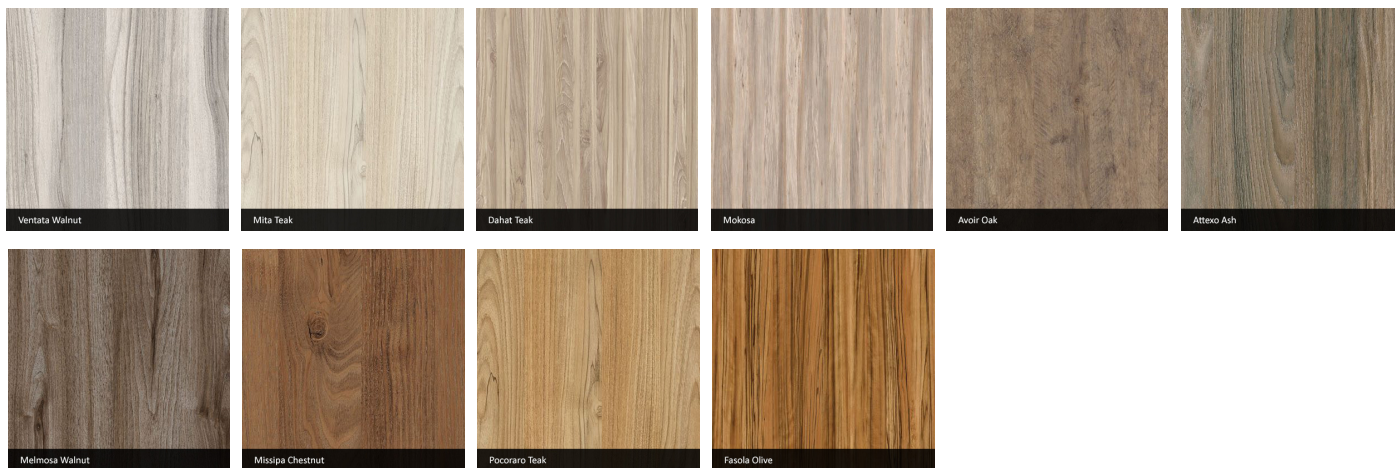

Colour Swatches: Partitions and Bench Seating

Maica Standard 13mm Compact Laminate

Maica Woodgrain 13mm Compact Laminate

Maica Invisi - Black Satin Compact Laminate

Maica Neivera - Solid White Core Compact Laminate

Fundermax Maxcompact Interior 13mm Compact Laminate

Fundermax Maxcompact Interior 13mm Compact Laminate

Laminex Alfresco 13mm Compact Laminate

Laminex Multipurpose 13mm Compact Laminate & 18mm MR Board