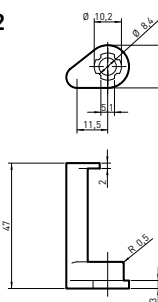

Code finding function.

User-friendly change of the combination.

Accommodates doors from 1 to 21,5mm.

CODE 8002.001PN
Combination lock
Vertical right 90°
1 x Clip
1 x Screw L-8mm
1 x Loose cam

MOVEMENT: D,A,F.

CODE 8002.003PN
Combination lock
Horizontal right 90°
1 x Clip
1 x Screw L-8mm
1 x Loose cam

MOVEMENT: D,A,G.

CODE 8002.004PN
Combination lock
Horizontal left 90°
1 x Clip
1 x Screw L-8mm
1 x Loose cam

MOVEMENT: B,C,H.

DETAIL
8002.005PN
Combination lock
Horizontal left 90°

CODE 8002.005PN
Combination lock
Horizontal left 90°
1 x Clip
1 x Screw L-13mm
Cam not included

CODE 8002.C002
Cam

CODE 8002.021PN
Combination lock
Horizontal left 180°
1 x Clip

MOVEMENT 90°

STANDARD CAM

Other cams available on request.

MOUNTING EXAMPLE WOOD

CHART THICKNESS FIXING PLATES

THICKNESS	CODE
0-5mm	8002.055PN
5-9,3mm	8002.056PN
9,3-13,5mm	8002.054PN
12,3-17,3mm	8002.051PN
17,3-21,5mm	8002.052PN