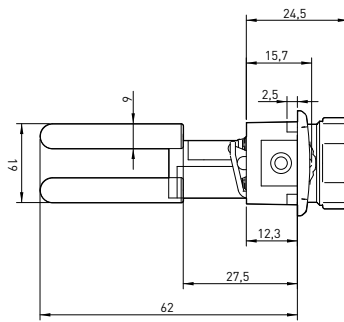

Master key
On request