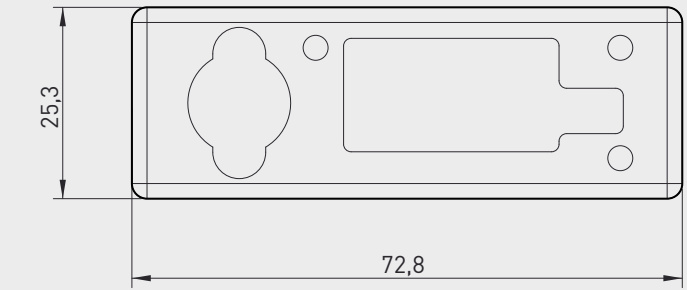

FIXING PLATE