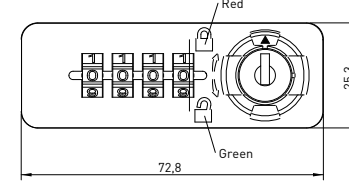

Code finding function.

User-friendly change of the combination.

Accommodates doors from 1 to 21,5mm.

CODE 8002.001PN
Combination lock
Vertical right 90°
1 x Clip
1 x Screw L-8mm
1 x Loose cam

MOVEMENT: D,A,F.

CODE 8002.003PN
Combination lock
Horizontal right 90°
1 x Clip
1 x Screw L-8mm
1 x Loose cam

MOVEMENT: D,A,G.

CODE 8002.004PN
Combination lock
Horizontal left 90°
1 x Clip
1 x Screw L-8mm
1 x Loose cam

MOVEMENT: B,C,H.

DETAIL
8002.005PN
Combination lock
Horizontal left 90°

CODE 8002.005PN
Combination lock
Horizontal left 90°
1 x Clip
1 x Screw L-13mm
Cam not included

CODE 8002.C002
Cam

CODE 8002.021PN
Combination lock
Horizontal left 180°
1 x Clip