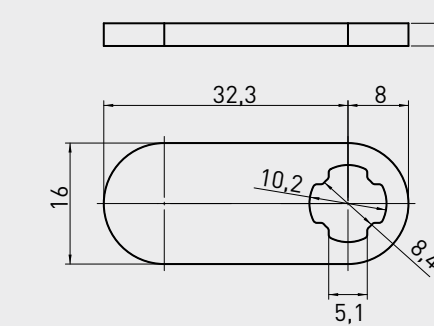

MOVEMENT 90°

STANDARD CAM

Other cams available on request.

MOUNTING EXAMPLE WOOD

CHART THICKNESS FIXING PLATES

THICKNESS	CODE
0-5mm	8002.055PN
5-9,3mm	8002.056PN
9,3-13,5mm	8002.054PN
12,3-17,3mm	8002.051PN
17,3-21,5mm	8002.052PN