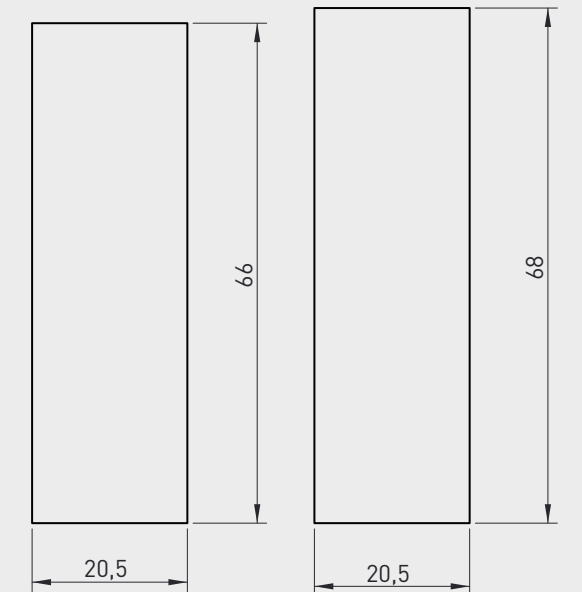

FOOTPRINT

For metal. With clip. For Wood. With fixing plate.