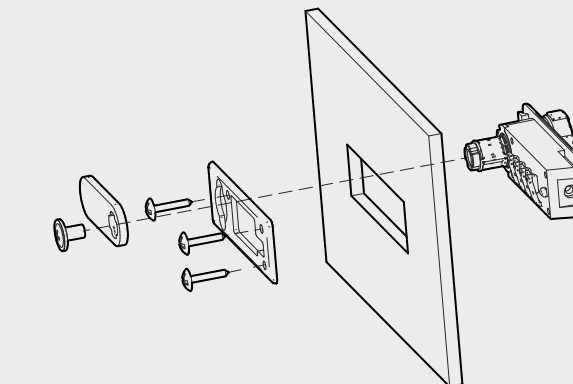

MOVEMENT 90°

STANDARD CAM

Other cams available on request.

MOUNTING EXAMPLE WOOD

CHART THICKNESS FIXING PLATES

THICKNESS	CODE
0-5mm	8002.055PN
5-9,3mm	8002.056PN
9,3-13,5mm	8002.054PN
12,3-17,3mm	8002.051PN
17,3-21,5mm	8002.052PN

REMARK: 3 screws included.

FIXING PLATE

FOOTPRINT

For metal. With clip. For Wood. With fixing plate.

MOUNTING EXAMPLE METAL