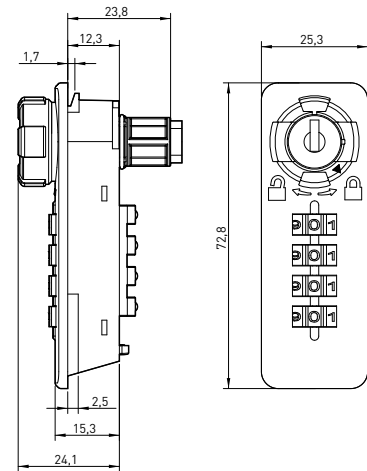

Code finding function.

User-friendly change of the combination.

Accommodates doors from 1 to 21,5mm.

CODE 8002.001PN
Combination lock
Vertical right 90°
1 x Clip
1 x Screw L-8mm
1 x Loose cam

MOVEMENT: D,A,F.

CODE 8002.003PN
Combination lock
Horizontal right 90°
1 x Clip
1 x Screw L-8mm
1 x Loose cam

MOVEMENT: D,A,G.

CODE 8002.004PN
Combination lock
Horizontal left 90°
1 x Clip
1 x Screw L-8mm
1 x Loose cam

MOVEMENT: B,C,H.

DETAIL
8002.005PN
Combination lock
Horizontal left 90°

CODE 8002.005PN
Combination lock
Horizontal left 90°
1 x Clip
1 x Screw L-13mm
Cam not included

CODE 8002.C002
Cam

CODE 8002.021PN
Combination lock
Horizontal left 180°
1 x Clip

MOVEMENT 90°

STANDARD CAM

Other cams available on request.

MOUNTING EXAMPLE WOOD

CHART THICKNESS FIXING PLATES

THICKNESS	CODE
0-5mm	8002.055PN
5-9,3mm	8002.056PN
9,3-13,5mm	8002.054PN
12,3-17,3mm	8002.051PN
17,3-21,5mm	8002.052PN