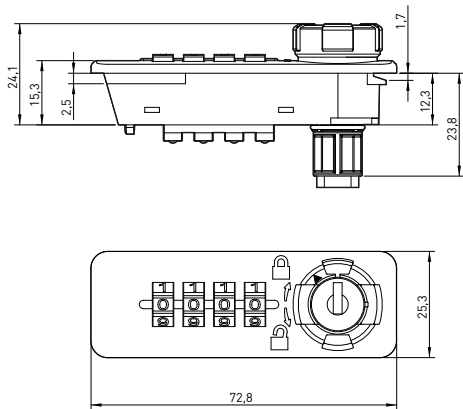

Code finding function.

User-friendly change of the combination.

Accommodates doors from 1 to 21,5mm.

CODE 8002.001PN
Combination lock
Vertical right 90°
1 x Clip
1 x Screw L-8mm
1 x Loose cam

MOVEMENT: D,A,F.

CODE 8002.003PN
Combination lock
Horizontal right 90°
1 x Clip
1 x Screw L-8mm
1 x Loose cam

MOVEMENT: D,A,G.

CODE 8002.004PN
Combination lock
Horizontal left 90°
1 x Clip
1 x Screw L-8mm
1 x Loose cam

MOVEMENT: B,C,H.

DETAIL
8002.005PN
Combination lock
Horizontal left 90°

CODE 8002.005PN
Combination lock
Horizontal left 90°
1 x Clip
1 x Screw L-13mm
Cam not included

CODE 8002.C002
Cam

CODE 8002.021PN
Combination lock
Horizontal left 180°
1 x Clip