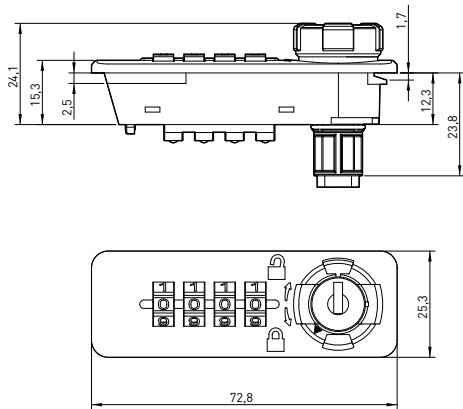

Code finding function.

User-friendly change of the combination.

Accommodates doors from 1 to 21,5mm.

CODE 8002.001PN
Combination lock
Vertical right 90°
1 x Clip
1 x Screw L-8mm
1 x Loose cam

MOVEMENT: D,A,F.

CODE 8002.003PN
Combination lock
Horizontal right 90°
1 x Clip
1 x Screw L-8mm
1 x Loose cam

MOVEMENT: D,A,G.

CODE 8002.004PN
Combination lock
Horizontal left 90°
1 x Clip
1 x Screw L-8mm
1 x Loose cam

MOVEMENT: B,C,H.

DETAIL
8002.005PN
Combination lock
Horizontal left 90°

CODE 8002.005PN
Combination lock
Horizontal left 90°
1 x Clip
1 x Screw L-13mm
Cam not included

CODE 8002.C002
Cam

CODE 8002.021PN
Combination lock
Horizontal left 180°
1 x Clip

MOVEMENT 90°

STANDARD CAM

Other cams available on request.

MOUNTING EXAMPLE WOOD

CHART THICKNESS FIXING PLATES

THICKNESS	CODE
0-5mm	8002.055PN
5-9,3mm	8002.056PN
9,3-13,5mm	8002.054PN
12,3-17,3mm	8002.051PN
17,3-21,5mm	8002.052PN