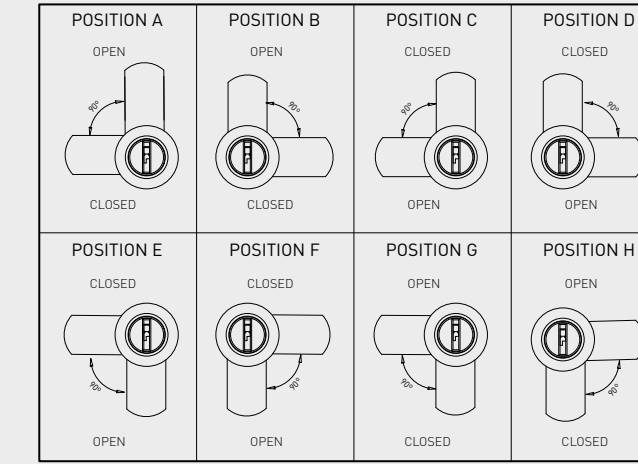

DETAIL
8002.005PN
Combination lock
Horizontal left 90°

CODE 8002.005PN
Combination lock
Horizontal left 90°
1 x Clip
1 x Screw L-13mm
Cam not included

CODE 8002.C002
Cam

CODE 8002.021PN
Combination lock
Horizontal left 180°
1 x Clip

Master key
On request

MAIN FEATURES

- Easy 4 digit code operation.
- 10,000 combinations.
- Reprogrammable.
- Code refund function.
- Master keyed.
- Accommodates doors from 1 to 21,5mm.

MOVEMENT AND CAM POSITION

MOVEMENT 90°

STANDARD CAM

Other cams available on request.

MOUNTING EXAMPLE WOOD

CHART THICKNESS FIXING PLATES

THICKNESS	CODE
0-5mm	8002.055PN
5-9,3mm	8002.056PN
9,3-13,5mm	8002.054PN
12,3-17,3mm	8002.051PN
17,3-21,5mm	8002.052PN