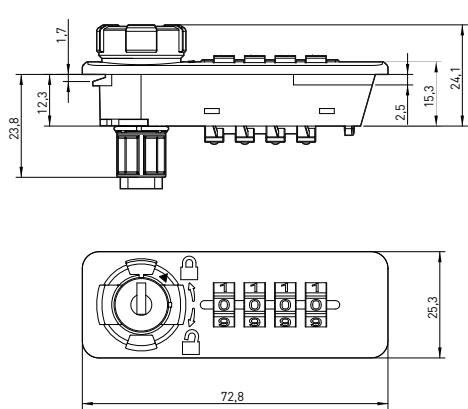

Code finding function.

User-friendly change of the combination.

Accommodates doors from 1 to 21,5mm.

CODE 8002.001PN
Combination lock
Vertical right 90°
1 x Clip
1 x Screw L-8mm
1 x Loose cam

MOVEMENT: D,A,F.

CODE 8002.003PN
Combination lock
Horizontal right 90°
1 x Clip
1 x Screw L-8mm
1 x Loose cam

MOVEMENT: D,A,G.

CODE 8002.004PN
Combination lock
Horizontal left 90°
1 x Clip
1 x Screw L-8mm
1 x Loose cam

MOVEMENT: B,C,H.

DETAIL
8002.005PN
Combination lock
Horizontal left 90°

CODE 8002.005PN
Combination lock
Horizontal left 90°
1 x Clip
1 x Screw L-13mm
Cam not included

CODE 8002.C002
Cam

CODE 8002.021PN
Combination lock
Horizontal left 180°
1 x Clip

MOVEMENT 90°

STANDARD CAM

Other cams available on request.

MOUNTING EXAMPLE WOOD

CHART THICKNESS FIXING PLATES

THICKNESS	CODE
0-5mm	8002.055PN
5-9,3mm	8002.056PN
9,3-13,5mm	8002.054PN
12,3-17,3mm	8002.051PN
17,3-21,5mm	8002.052PN